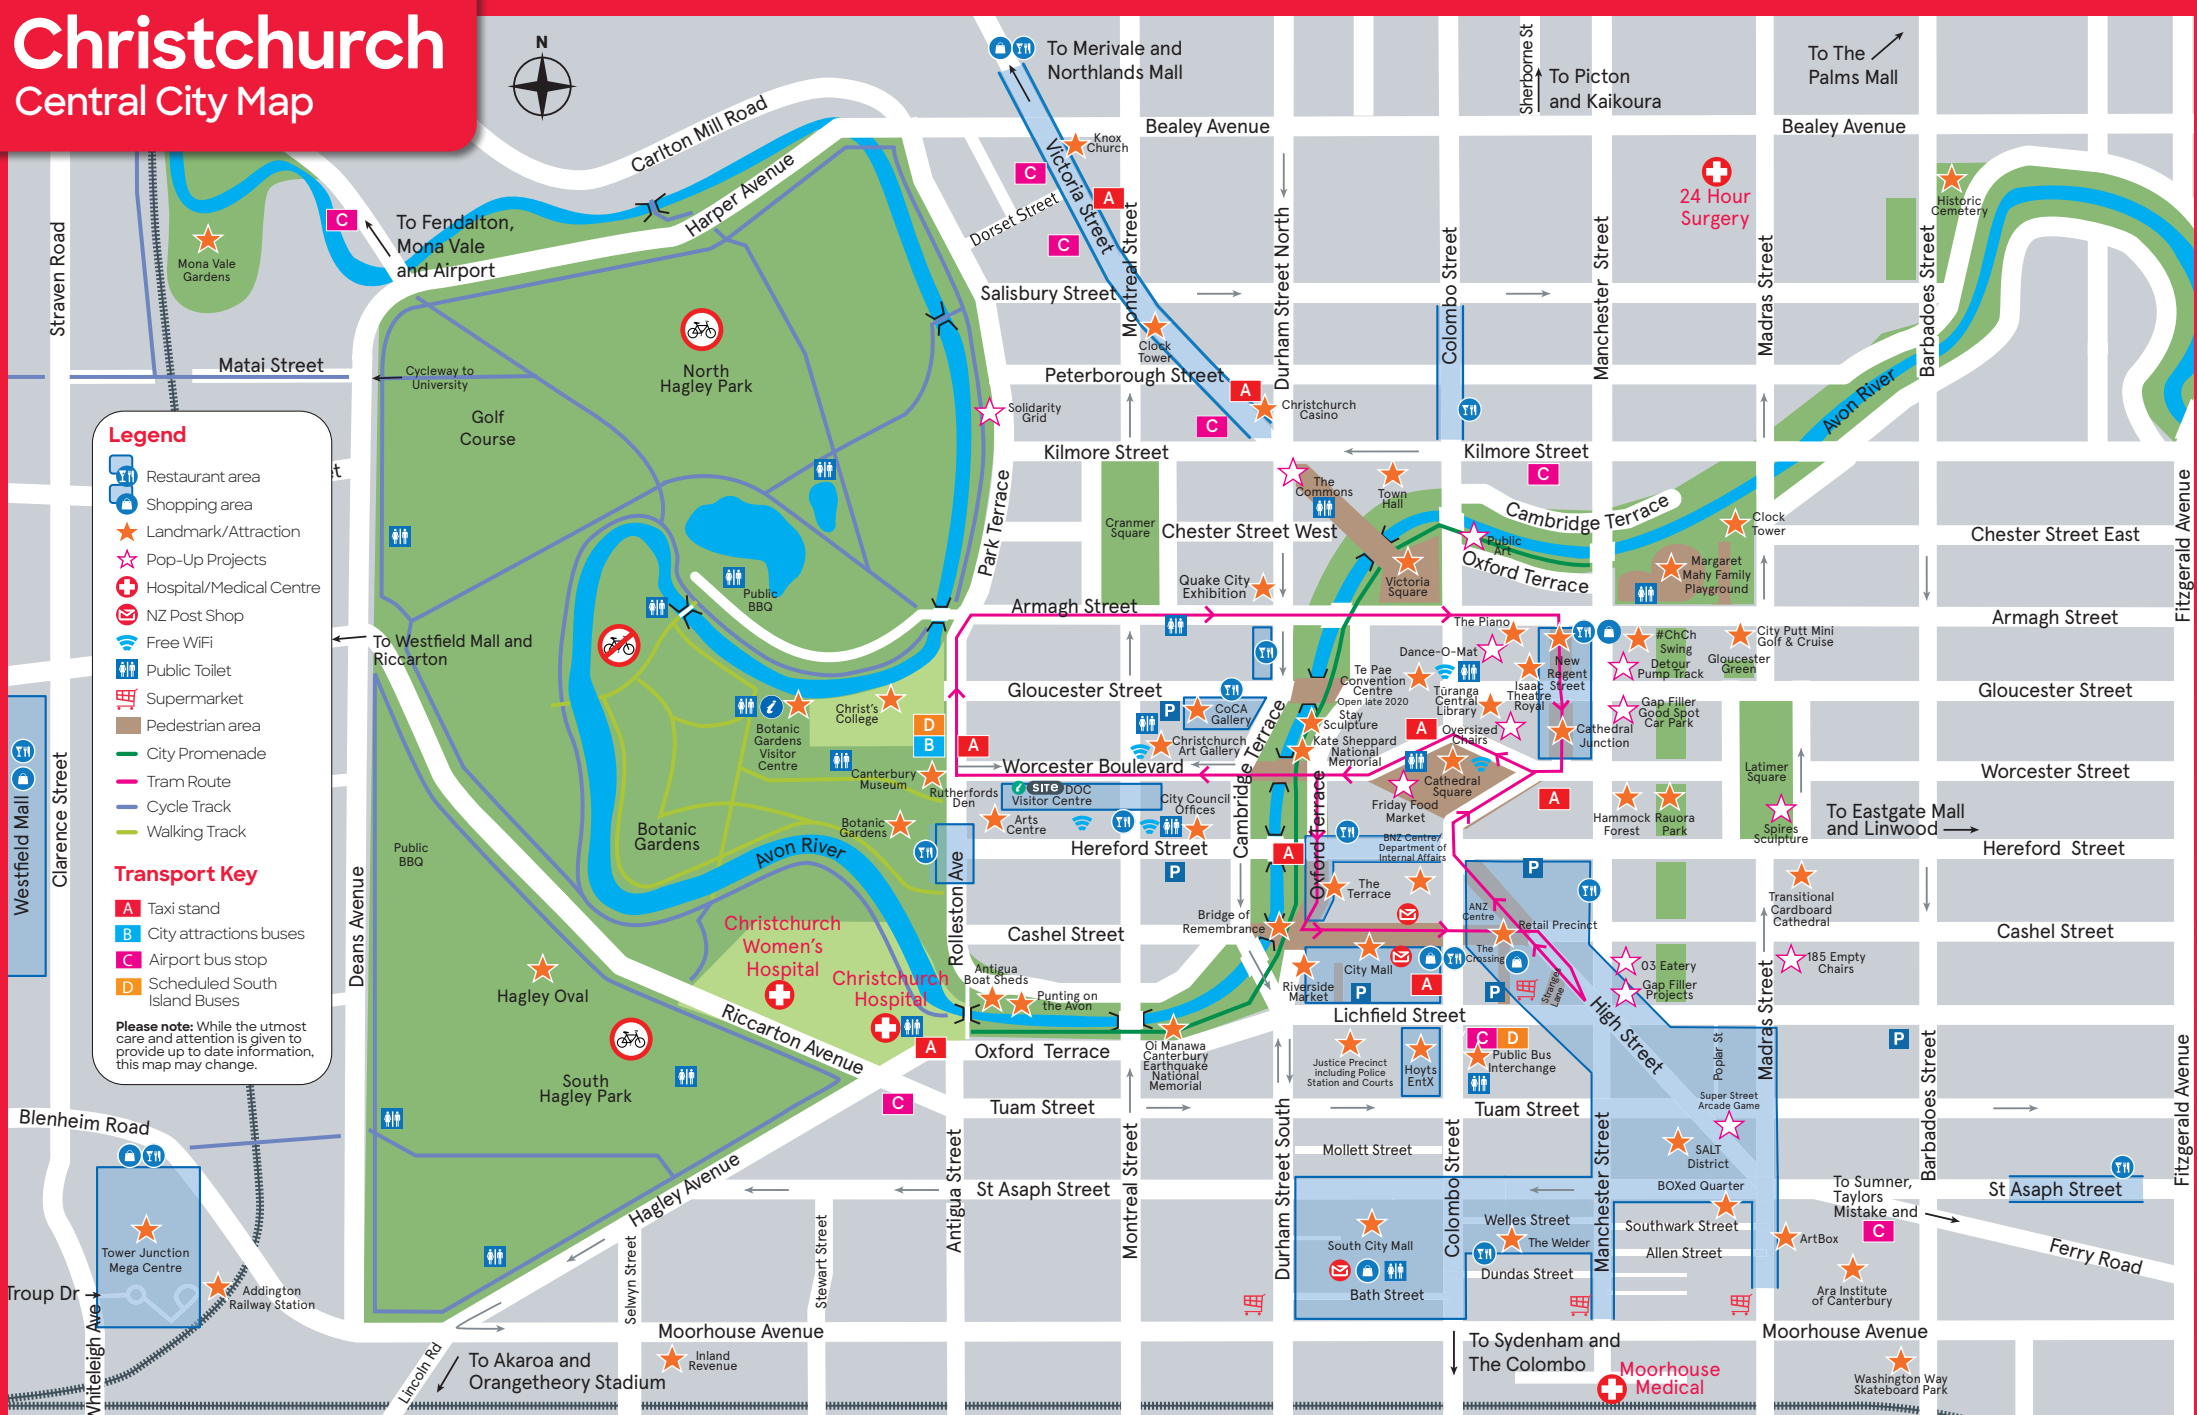

Christchurch Central City Map

Legend

- Restaurant area
- Shopping area
- Landmark/Attraction
- Pop-Up Projects
- Hospital/Medical Centre
- NZ Post Shop
- Free WiFi
- Public Toilet
- Supermarket
- Pedestrian area
- City Promenade
- Tram Route
- Cycle Track
- Walking Track

Transport Key

- A** Taxi stand
- B** City attractions buses
- C** Airport bus stop
- D** Scheduled South Island Buses

Please note: While the utmost care and attention is given to provide up to date information, this map may change.

You've arrived in Ōtautahi, Christchurch, the City of Exploration. Welcome!
For activities and the best ways to explore our city, check out www.christchurchnz.com

Buses depart from the Bus Interchange on Lichfield Street. Visit metroinfo.co.nz or phone 03 366 8855 for more information.

For further traffic or roading information visit: tfc.govt.nz

For over 5,000 listings of things to see, eat and do (including free wifi spots, attractions, parks, eateries & so much more!) explore findchch.com